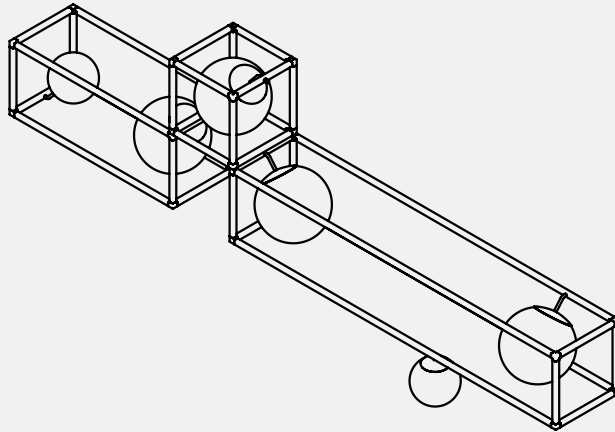

Rich Brilliant Willing

Shown: RGW-5

Witt 5

Designer

David Rockwell

Year Designed

2016

Description

Chandelier

Country of Manufacture

USA

Materials

Steel frame, satin opal globes

Certification

Product Codes SKU

RGW-5

1711 x 928 x 450 cm H

Product Weight

57 lb. / 26 kg.

Cord Length

72in / 1829mm

Custom length available

Suspension

8 x 1.2mm braided steel cable

Canopy - 5" / 127 mm

triode³ design